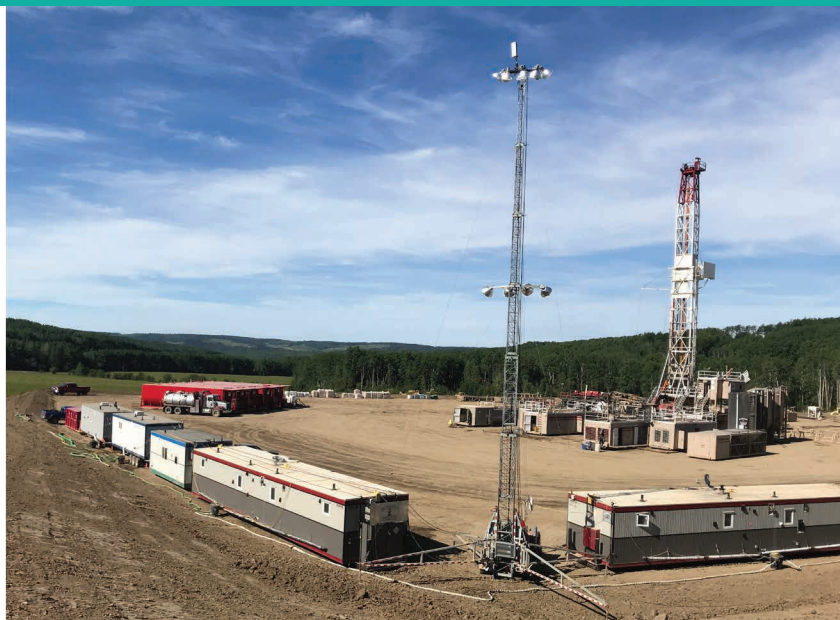

YOUR RELIABLE PARTNER FOR WORKSITE ACCOMMODATION, REMOTE COMMUNICATIONS AND SECURITY

Centurion Accommodation & Modular is a specialist provider of worksite accommodation and remote communications and security. Our line-up of high end skidded remote accommodation solutions across Western Canada - including new 2024 executive sleepers, Texas-Style "mini camps", office trailers and washcars - serve workers, medics, security staff and a host of other remote accommodations needs, suitable for the harshest of environments. We offer a full suite of communication equipment and security services for the most remote locations, ensuring you stay connected and safe. Personnel wellbeing, efficiency and amenity

WELLSITE TRAILERS

Our line-up of high end skidded wellsite accommodation and office trailers serve rig workers, medics, completions, security staff and a host of other remote accommodations needs. Products include:

- 14' X 62' Three Man Executive Sleepers 2025 Models Available
- 14' X 60' Executive Command Centres 2025 Models Available
- 14' X 60' Four Man Executive Sleepers 2024 Models Available
- 14' X 60' Executive Engineer/Engineer 2024 Models Available
- 14' X 60' Engineer/Engineer/Sample Lab
- 12' X 60' Engineer/Engineer Wellsite
- 12' X 60' 3 Man Sleepers
- 12' X 60' Command Centres
- Medic Shacks BC CERTIFIED
- Wheeled Office Trailers